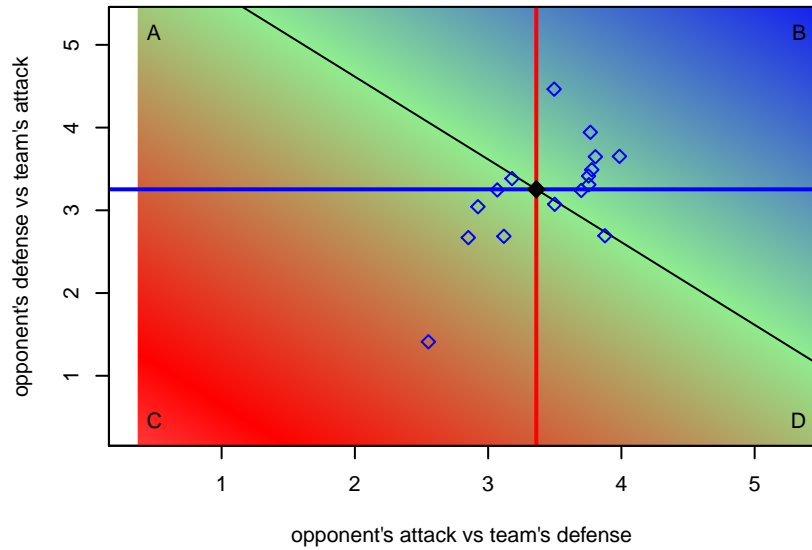

Venues played:
 2013 Spr Idaho D3 U17/18 U18
 2014 Showcase of Champions U16 Red
 2014 FC Nova Fall Showcase King
 2014 FWRL B97
 2014 PacNW Winter Classic FWRL U17
 2014 Spr Idaho D3 U17 U17

Boise Nationals Liverpool B97
 Dots are actual minus expected GF (blue circles) and GA (red triangles).
 Blue line is smoothed change in attack strength. Red is smoothed change in defense strength.

**attack and defense variance (black dot)
relative to other teams
and top 10 in region**

**attack and defense rating
relative to others at age
and all opponents in last 13 months**

**attack and defense rating
relative to others at age
and all opponents in last 13 months**

Performance relative to 13 month average

Performance relative to 13 month average

Distribution of opponents
 Red = Lose zone, Blue = Win zone, Green = Even
 Black line separates win/lose zones

lot. A=Neither has attack advantage, B=Opponent has both attack and defense advantage, C=Opponent has both attack and defense disadvantage, D=Both have