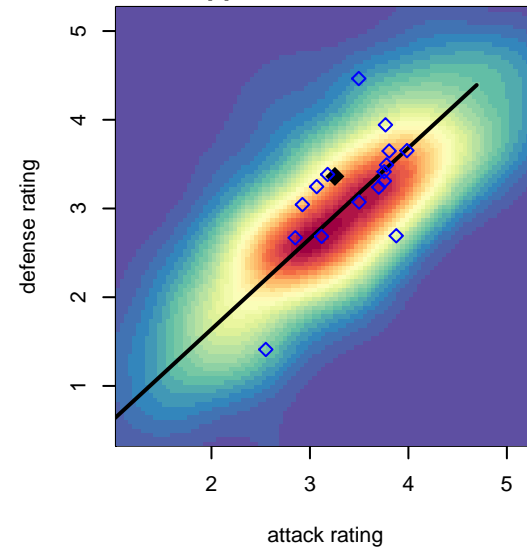

Boise Nationals Liverpool B97

Boise Nationals
 Boise, ID
 B97 total strength=1754
 attack=25.89 defense=28.83
 spr league = Spr Idaho D3 U17 U17
 notes= Michaelson 2014

alt names used:
 BNSC Liverpool-97
 BNSC Liverpool 97
 BOISE NATIONALSU16 LIVERPOOL
 BNSC U17 LIVERPOOL
 BNSC U17 LIVERPOOL (ID)

Venues played:
 2013 Spr Idaho D3 U17/18 U18
 2014 Showcase of Champions U16 Red
 2014 FC Nova Fall Showcase King
 2014 FWRL B97
 2014 PacNW Winter Classic FWRL U17
 2014 Spr Idaho D3 U17 U17

Boise Nationals Liverpool B97
 Dots are actual minus expected GF (blue circles) and GA (red triangles).
 Blue line is smoothed change in attack strength. Red is smoothed change in defense strength.

**attack and defense variance (black dot)
relative to other teams
and top 10 in region**

**attack and defense rating
relative to others at age
and all opponents in last 13 months**

**attack and defense rating
relative to others at age
and all opponents in last 13 months**

Performance relative to 13 month average

Performance relative to 13 month average

Distribution of opponents
 Red = Lose zone, Blue = Win zone, Green = Even
 Black line separates win/lose zones

lot. A=Neither has attack advantage, B=Opponent has both attack and defense advantage, C=Opponent has both attack and defense disadvantage, D=Both have