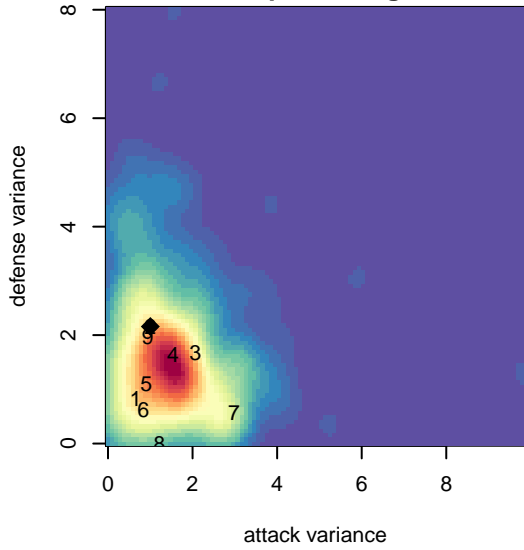

Boise Nationals Liverpool B97

Boise Nationals
 Boise, ID
 B97 total strength=1754
 attack=25.89 defense=28.83
 spr league = Spr Idaho D3 U17 U17
 notes= Michaelson 2014

alt names used:
 BNSC Liverpool-97
 BNSC Liverpool 97
 BOISE NATIONALSU16 LIVERPOOL
 BNSC U17 LIVERPOOL
 BNSC U17 LIVERPOOL (ID)

Venues played:
 2013 Spr Idaho D3 U17/18 U18
 2014 Showcase of Champions U16 Red
 2014 FC Nova Fall Showcase King
 2014 FWRL B97
 2014 PacNW Winter Classic FWRL U17
 2014 Spr Idaho D3 U17 U17

Boise Nationals Liverpool B97
 Dots are actual minus expected GF (blue circles) and GA (red triangles).
 Blue line is smoothed change in attack strength. Red is smoothed change in defense strength.

**attack and defense variance (black dot)
relative to other teams
and top 10 in region**

**attack and defense rating
relative to others at age
and all opponents in last 13 months**

**attack and defense rating
relative to others at age
and all opponents in last 13 months**

Performance relative to 13 month average

Performance relative to 13 month average

Distribution of opponents
 Red = Lose zone, Blue = Win zone, Green = Even
 Black line separates win/lose zones

lot. A=Neither has attack advantage, B=Opponent has both attack and defense advantage, C=Opponent has both attack and defense disadvantage, D=Both have