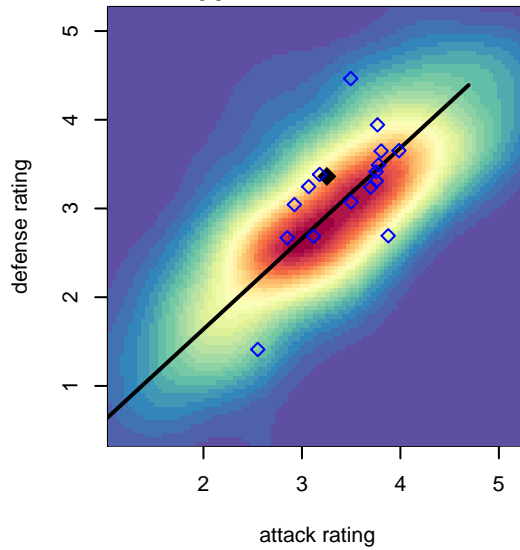

Venues played:
 2013 Spr Idaho D3 U17/18 U18
 2014 Showcase of Champions U16 Red
 2014 FC Nova Fall Showcase King
 2014 FWRL B97
 2014 PacNW Winter Classic FWRL U17
 2014 Spr Idaho D3 U17 U17

Boise Nationals Liverpool B97
 Dots are actual minus expected GF (blue circles) and GA (red triangles).
 Blue line is smoothed change in attack strength. Red is smoothed change in defense strength.

**attack and defense variance (black dot)
relative to other teams
and top 10 in region**

**attack and defense rating
relative to others at age
and all opponents in last 13 months**

**attack and defense rating
relative to others at age
and all opponents in last 13 months**

Performance relative to 13 month average

Performance relative to 13 month average

Distribution of opponents
 Red = Lose zone, Blue = Win zone, Green = Even
 Black line separates win/lose zones

lot. A=Neither has attack advantage, B=Opponent has both attack and defense advantage, C=Opponent has both attack and defense disadvantage, D=Both have