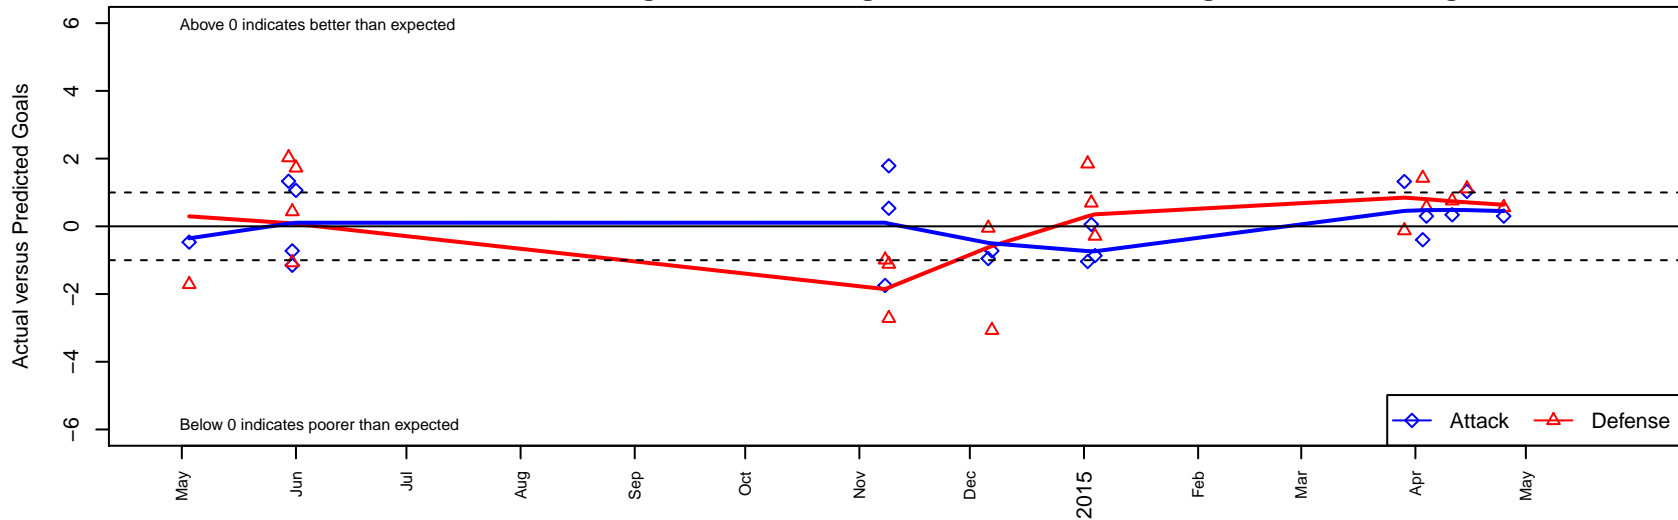

Boise Nationals Liverpool B97

Boise Nationals
 Boise, ID
 B97 total strength=1754
 attack=25.89 defense=28.83
 spr league = Spr Idaho D3 U17 U17
 notes= Michaelson 2014

alt names used:
 BNSC Liverpool-97
 BNSC Liverpool 97
 BOISE NATIONALSU16 LIVERPOOL
 BNSC U17 LIVERPOOL
 BNSC U17 LIVERPOOL (ID)

Venues played:
 2013 Spr Idaho D3 U17/18 U18
 2014 Showcase of Champions U16 Red
 2014 FC Nova Fall Showcase King
 2014 FWRL B97
 2014 PacNW Winter Classic FWRL U17
 2014 Spr Idaho D3 U17 U17

Boise Nationals Liverpool B97
 Dots are actual minus expected GF (blue circles) and GA (red triangles).
 Blue line is smoothed change in attack strength. Red is smoothed change in defense strength.

**attack and defense variance (black dot)
relative to other teams
and top 10 in region**

**attack and defense rating
relative to others at age
and all opponents in last 13 months**

**attack and defense rating
relative to others at age
and all opponents in last 13 months**

Performance relative to 13 month average

Performance relative to 13 month average

Distribution of opponents
 Red = Lose zone, Blue = Win zone, Green = Even
 Black line separates win/lose zones

lot. A=Neither has attack advantage, B=Opponent has both attack and defense advantage, C=Opponent has both attack and defense disadvantage, D=Both have