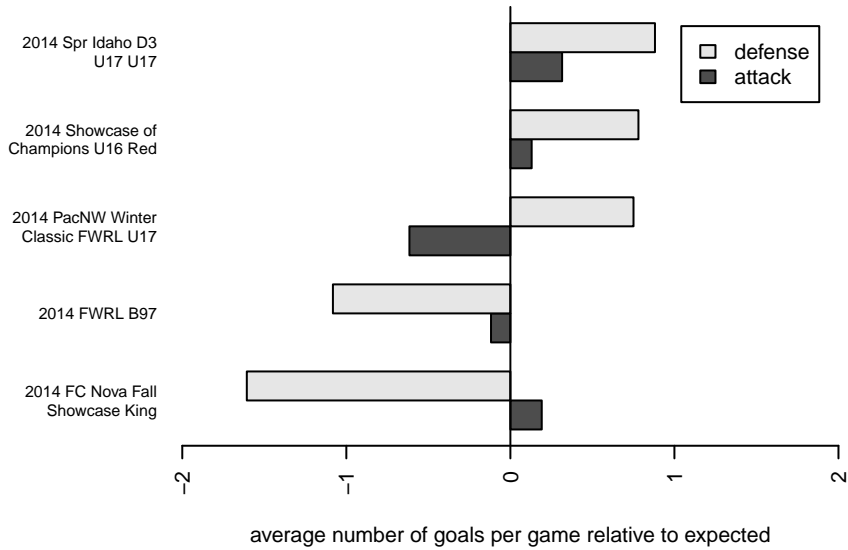

Venues played:
 2013 Spr Idaho D3 U17/18 U18
 2014 Showcase of Champions U16 Red
 2014 FC Nova Fall Showcase King
 2014 FWRL B97
 2014 PacNW Winter Classic FWRL U17
 2014 Spr Idaho D3 U17 U17

Boise Nationals Liverpool B97
 Dots are actual minus expected GF (blue circles) and GA (red triangles).
 Blue line is smoothed change in attack strength. Red is smoothed change in defense strength.

**attack and defense variance (black dot)
relative to other teams
and top 10 in region**

**attack and defense rating
relative to others at age
and all opponents in last 13 months**

**attack and defense rating
relative to others at age
and all opponents in last 13 months**

Performance relative to 13 month average

Performance relative to 13 month average

Distribution of opponents
 Red = Lose zone, Blue = Win zone, Green = Even
 Black line separates win/lose zones

lot. A=Neither has attack advantage, B=Opponent has both attack and defense advantage, C=Opponent has both attack and defense disadvantage, D=Both have